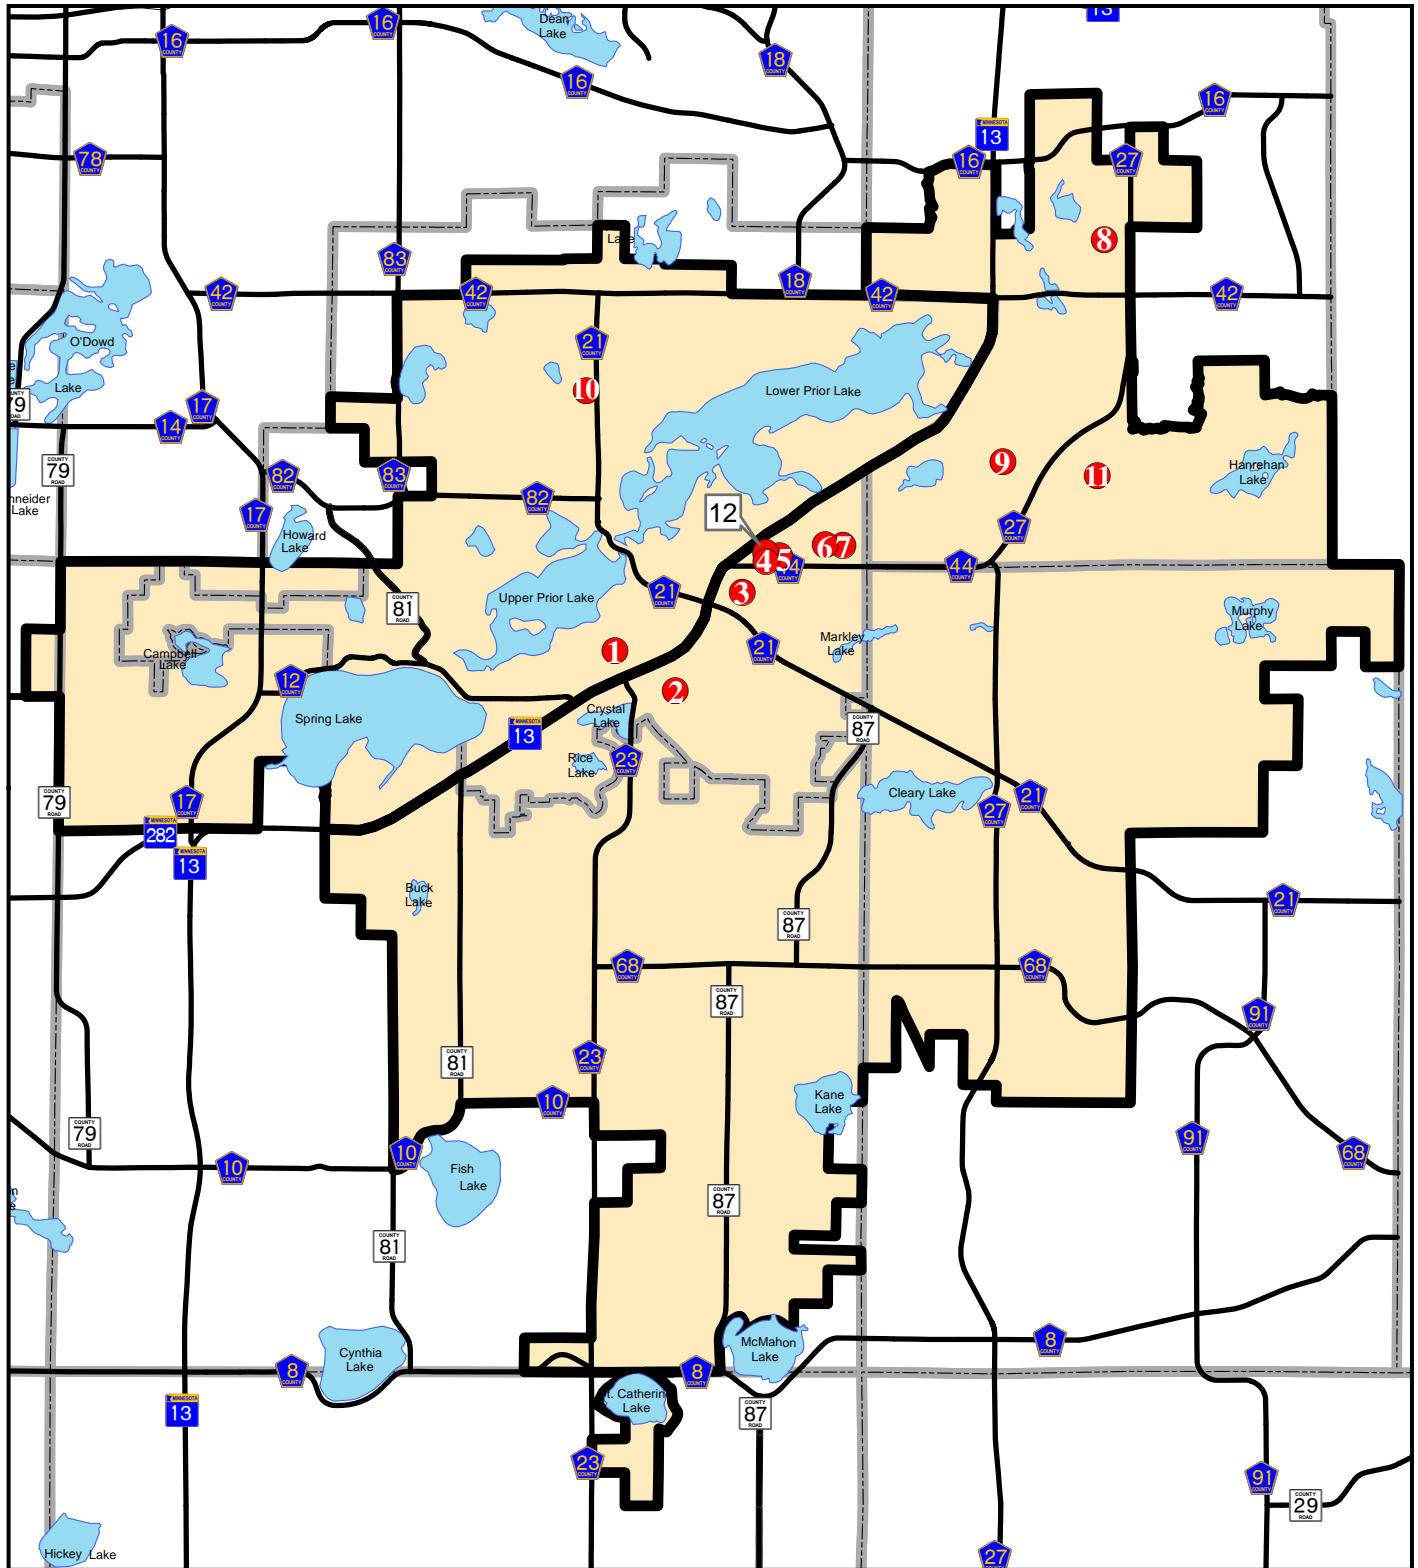

Prior Lake -- Savage Area Schools

ISD 719 School District

School Identification

- 1. Five Hawks Elementary
- 2. District Service Center
- 3. Grainwood Elementary
- 4. Edgewood School
- 5. WestWood Elementary
- 6. Twin Oaks Middle School
- 7. Hidden Oaks Middle School
- 8. Glendale Elementary
- 9. Prior Lake High School
- 10. Jeffers Pond Elementary
- 11. Redtail Ridge Elementary
- 12. Bridges ALC

● ISD 719 School Buildings

■ Lakes

— City & TWP Boundaries

■ School District Boundary

This drawing is neither a legally recorded map nor a survey and is not intended to be used as one. This drawing is a compilation of records, information, and data located in various city, county, and state offices, and other sources affecting the area shown, and is to be used for reference purposes only. Scott County is not responsible for any inaccuracies herein contained. If discrepancies are found, please contact the Scott County Surveyors Office.

Map Created By:
 Scott County GIS Dept.
 Date: Jan. 11th, 2011