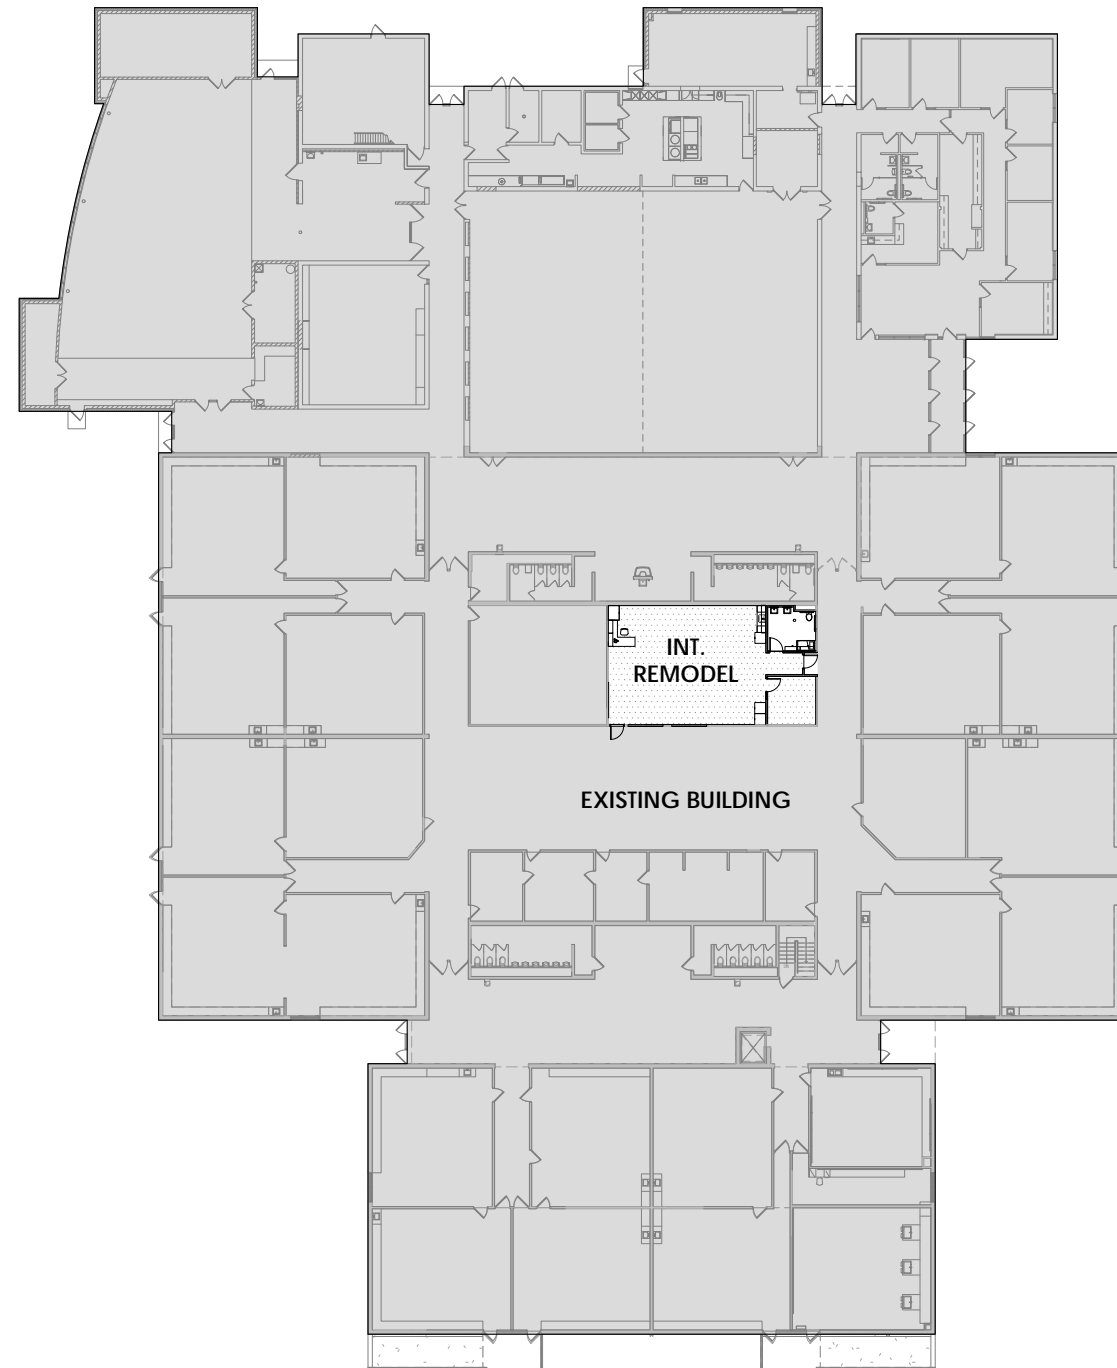

1 FIVE HAWKS - LOWER LEVEL OVERALL
1" = 40'-0"

2 FIVE HAWKS - UPPER LEVEL OVERALL
1" = 40'-0"

1 FIVE HAWKS - LOWER LEVEL REMODEL
 3/32" = 1'-0"

1 REMODEL PLAN UL
3/32" = 1'-0"