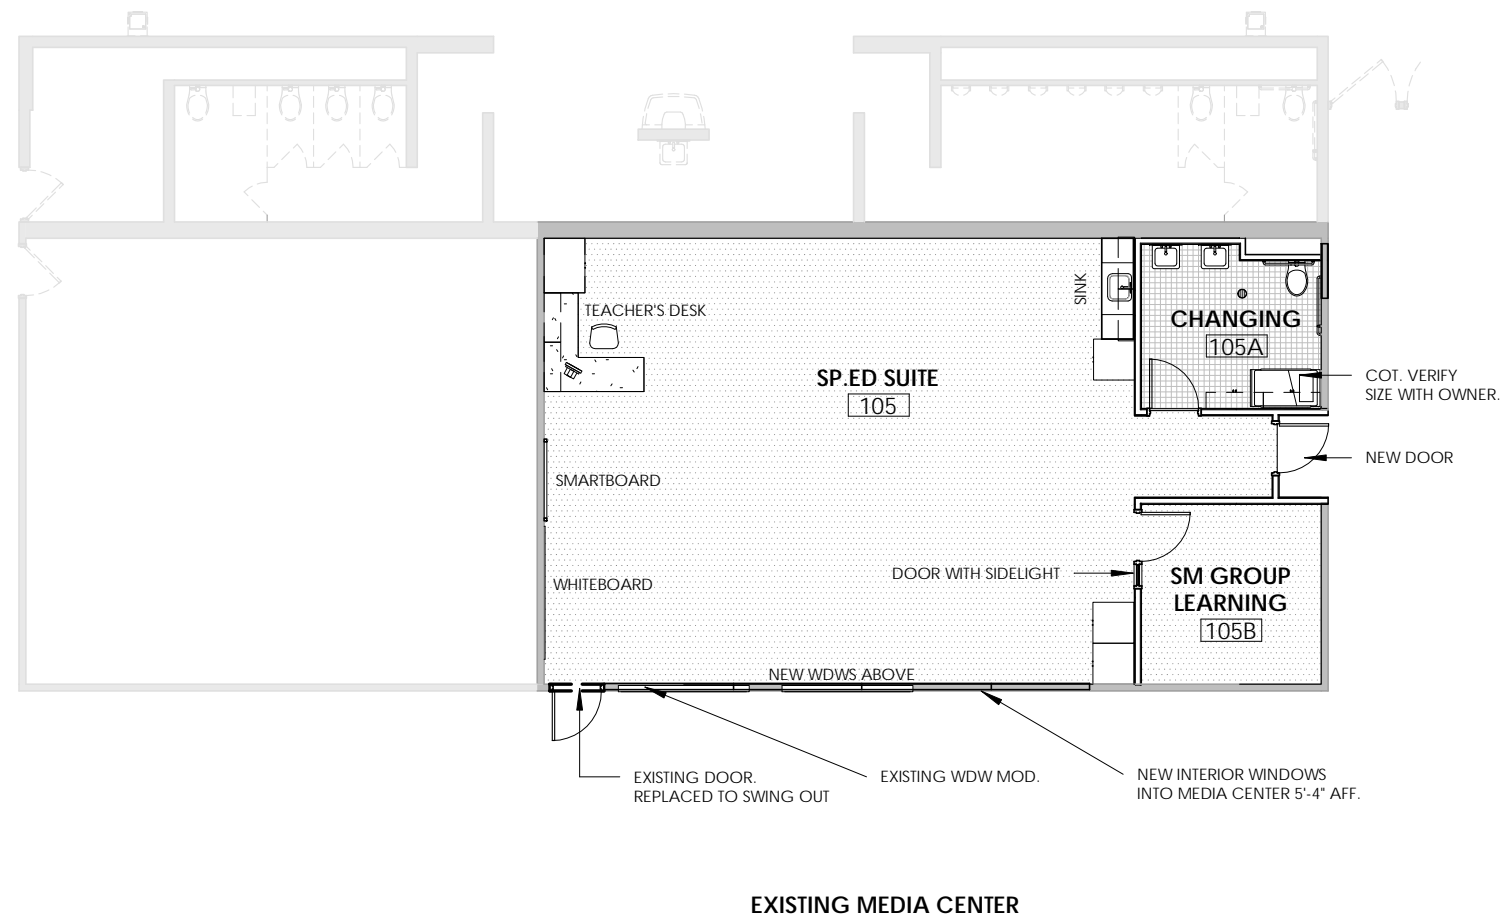

1 FIVE HAWKS - LOWER LEVEL OVERALL
1" = 40'-0"

2 FIVE HAWKS - UPPER LEVEL OVERALL
1" = 40'-0"

1 FIVE HAWKS - LOWER LEVEL REMODEL
 3/32" = 1'-0"

1 REMODEL PLAN UL
3/32" = 1'-0"