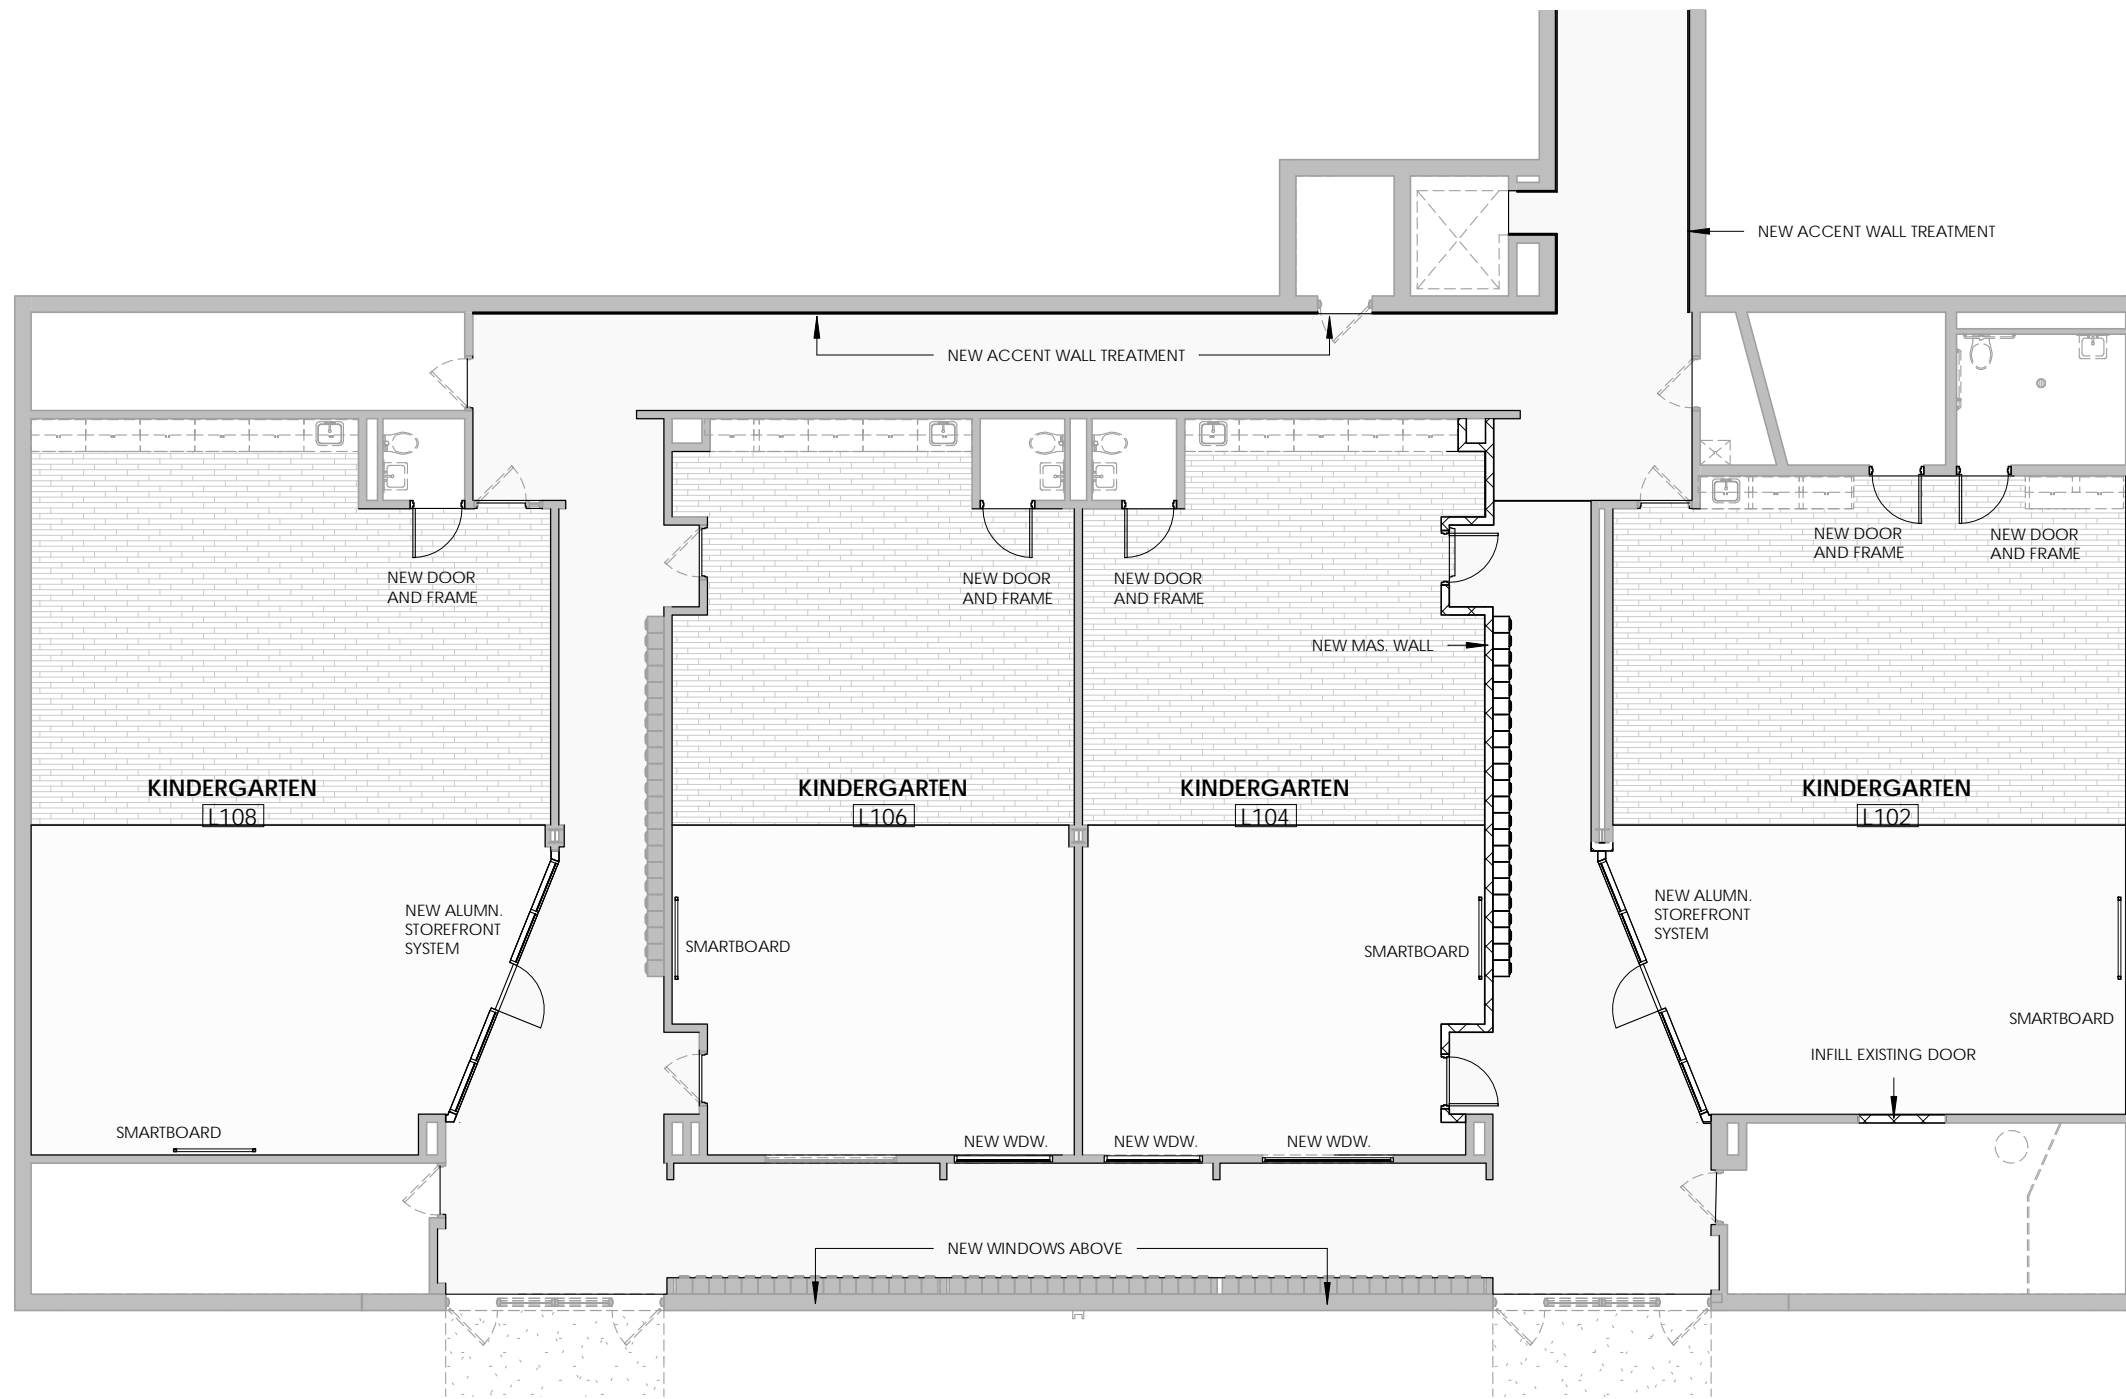

1 FIVE HAWKS - LOWER LEVEL OVERALL
1" = 40'-0"

2 FIVE HAWKS - UPPER LEVEL OVERALL
1" = 40'-0"

1 FIVE HAWKS - LOWER LEVEL REMODEL
 3/32" = 1'-0"

1 REMODEL PLAN UL
3/32" = 1'-0"