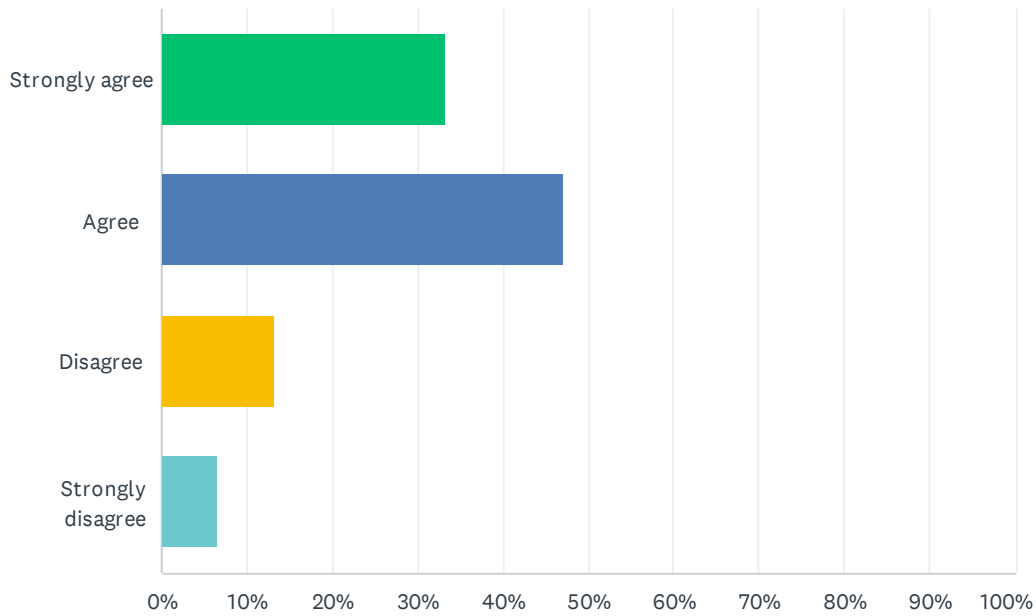

Q10 I see students who look like me in my classroom materials.

Answered: 1,497 Skipped: 22

ANSWER CHOICES	RESPONSES	
Strongly agree	33.20%	497
Agree	47.09%	705
Disagree	13.16%	197
Strongly disagree	6.55%	98
TOTAL		1,497