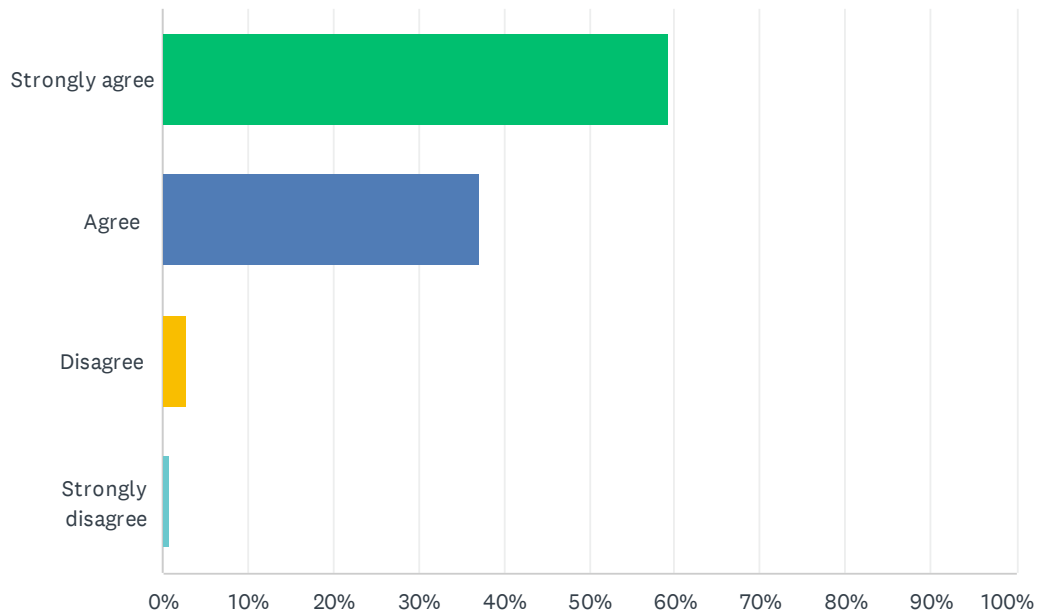

Q1 My culture is respected by other students.

Answered: 1,512 Skipped: 7

ANSWER CHOICES	RESPONSES	
Strongly agree	61.64%	932
Agree	35.58%	538
Disagree	2.31%	35
Strongly disagree	0.46%	7
TOTAL		1,512

Q2 I feel safe and secure in my school.

Answered: 1,509 Skipped: 10

ANSWER CHOICES	RESPONSES	
Strongly agree	59.31%	895
Agree	37.04%	559
Disagree	2.72%	41
Strongly disagree	0.93%	14
TOTAL		1,509

Q3 I like being in school.

Answered: 1,512 Skipped: 7