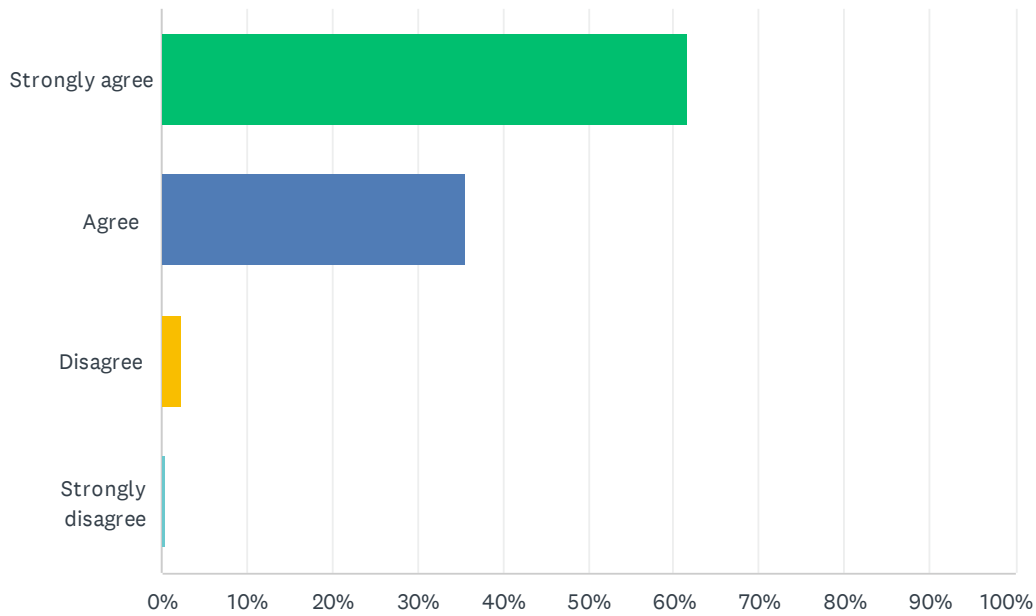

Q1 My culture is respected by other students.

Answered: 1,512 Skipped: 7

ANSWER CHOICES	RESPONSES	
Strongly agree	61.64%	932
Agree	35.58%	538
Disagree	2.31%	35
Strongly disagree	0.46%	7
TOTAL		1,512

Q2 I feel safe and secure in my school.

Answered: 1,509 Skipped: 10

ANSWER CHOICES	RESPONSES	
Strongly agree	59.31%	895
Agree	37.04%	559
Disagree	2.72%	41
Strongly disagree	0.93%	14
TOTAL		1,509

Q3 I like being in school.

Answered: 1,512 Skipped: 7