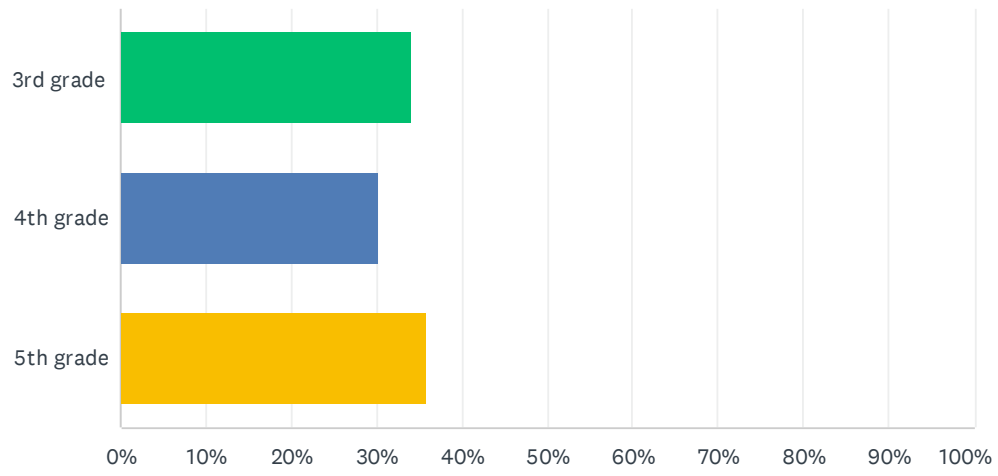

Q14 I am in...

Answered: 1,513 Skipped: 6

ANSWER CHOICES	RESPONSES
3rd grade	34.04% 515
4th grade	30.20% 457
5th grade	35.76% 541
TOTAL	1,513