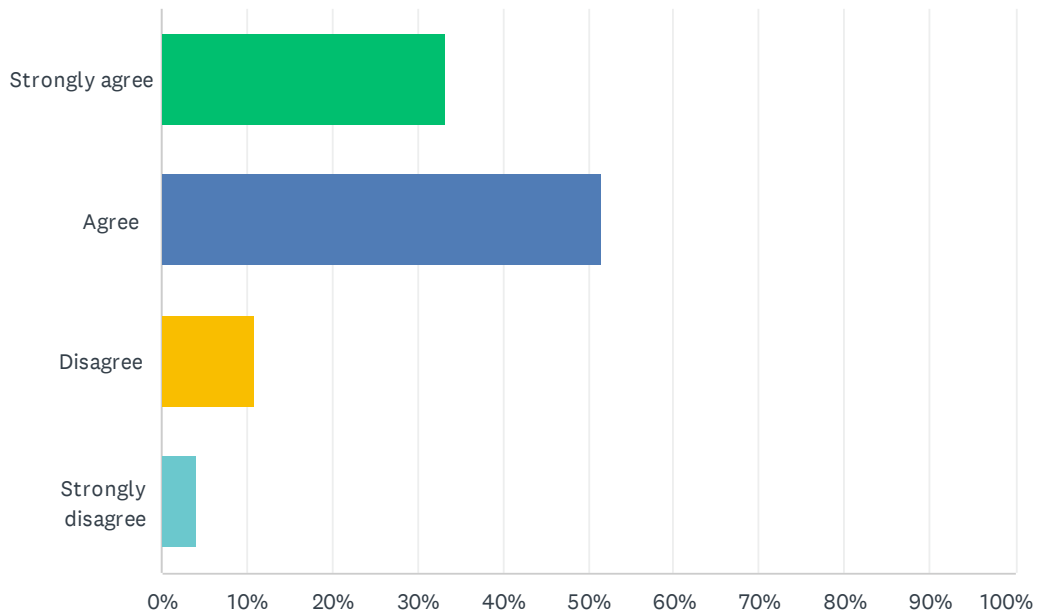

Q1 My culture is respected by other students.

Answered: 1,512 Skipped: 7

ANSWER CHOICES	RESPONSES	
Strongly agree	61.64%	932
Agree	35.58%	538
Disagree	2.31%	35
Strongly disagree	0.46%	7
TOTAL		1,512

Q2 I feel safe and secure in my school.

Answered: 1,509 Skipped: 10

ANSWER CHOICES	RESPONSES	
Strongly agree	59.31%	895
Agree	37.04%	559
Disagree	2.72%	41
Strongly disagree	0.93%	14
TOTAL		1,509

Q3 I like being in school.

Answered: 1,512 Skipped: 7